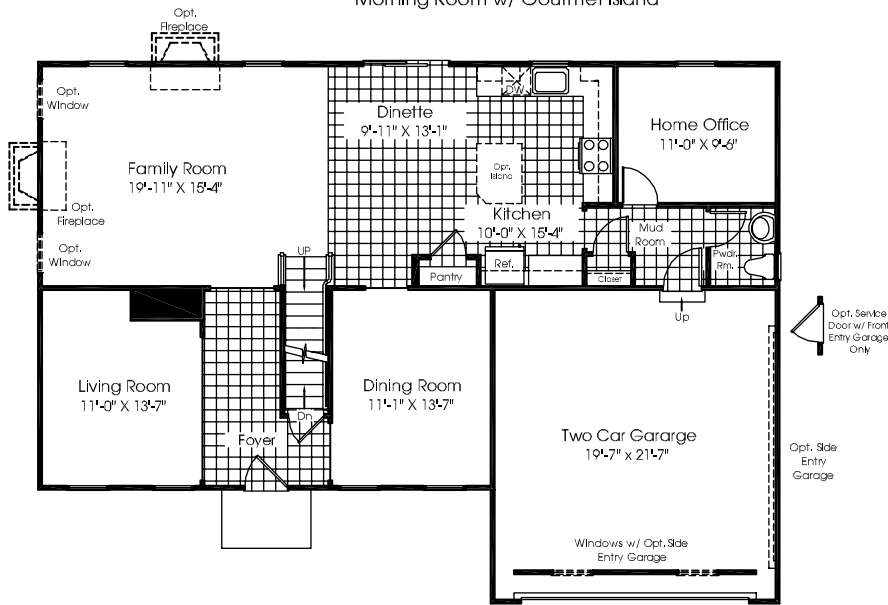

Opt. Morning Room or Opt. Morning Room w/ Gourmet Island

MAIN LEVEL ELEVATION A

Opt. Upgrade Owner's Bath

Opt. Bonus Room

UPPER LEVEL ELEVATION A

Although all illustrations and specifications are believed correct at the time of publication, the right is reserved to make changes, without notice or obligation. Windows, doors, ceilings, and room sizes may vary depending on the options and elevations selected. Optional items indicated are available at additional cost. This brochure is for illustrative purposes only and not part of a legal contract. It is recommended that the architectural blueprints be reserved for further clarification of features. Not all features are shown. Please ask our Sales and Marketing Representative for complete information.