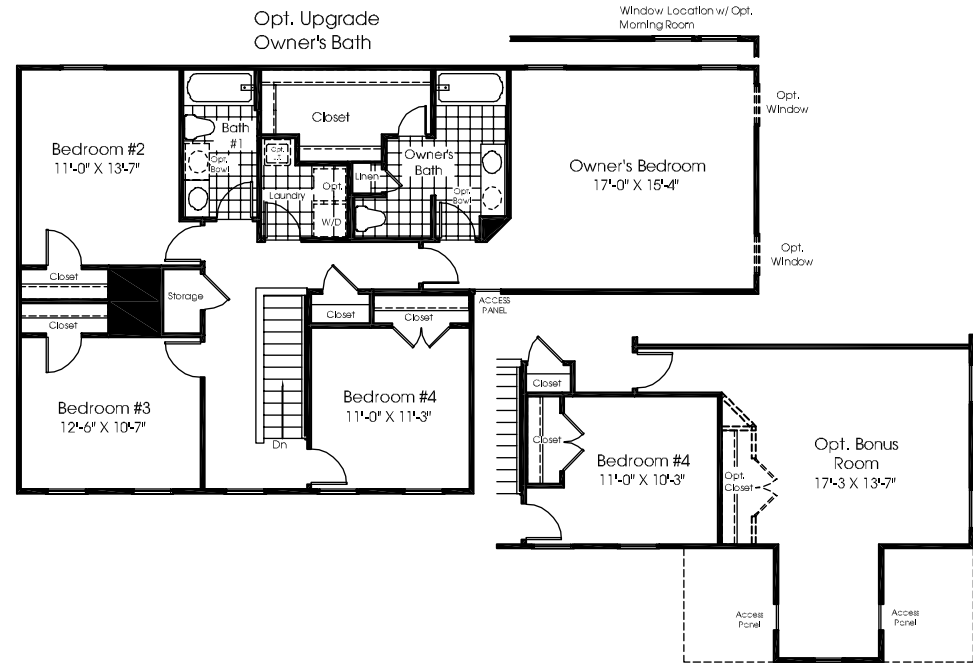

Opt. Morning Room or Opt. Morning Room w/ Gourmet Island

MAIN LEVEL ELEVATION A

Opt. Upgrade Owner's Bath

Opt. Bonus Room

UPPER LEVEL ELEVATION A

Although all illustrations and specifications are believed correct at the time of publication, the right is reserved to make changes, without notice or obligation. Windows, doors, ceilings, and room sizes may vary depending on the options and elevations selected. Optional items indicated are available at additional cost. This brochure is for illustrative purposes only and not part of a legal contract. It is recommended that the architectural blueprints be reserved for further clarification of features. Not all features are shown. Please ask our Sales and Marketing Representative for complete information.