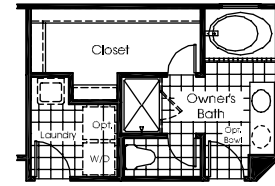

Opt. Morning Room or Opt. Morning Room w/ Gourmet Island

MAIN LEVEL ELEVATION A

Opt. Upgrade Owner's Bath

Opt. Bonus Room

UPPER LEVEL ELEVATION A

Although all illustrations and specifications are believed correct at the time of publication, the right is reserved to make changes, without notice or obligation. Windows, doors, ceilings, and room sizes may vary depending on the options and elevations selected. Optional items indicated are available at additional cost. This brochure is for illustrative purposes only and not part of a legal contract. It is recommended that the architectural blueprints be reserved for further clarification of features. Not all features are shown. Please ask our Sales and Marketing Representative for complete information.